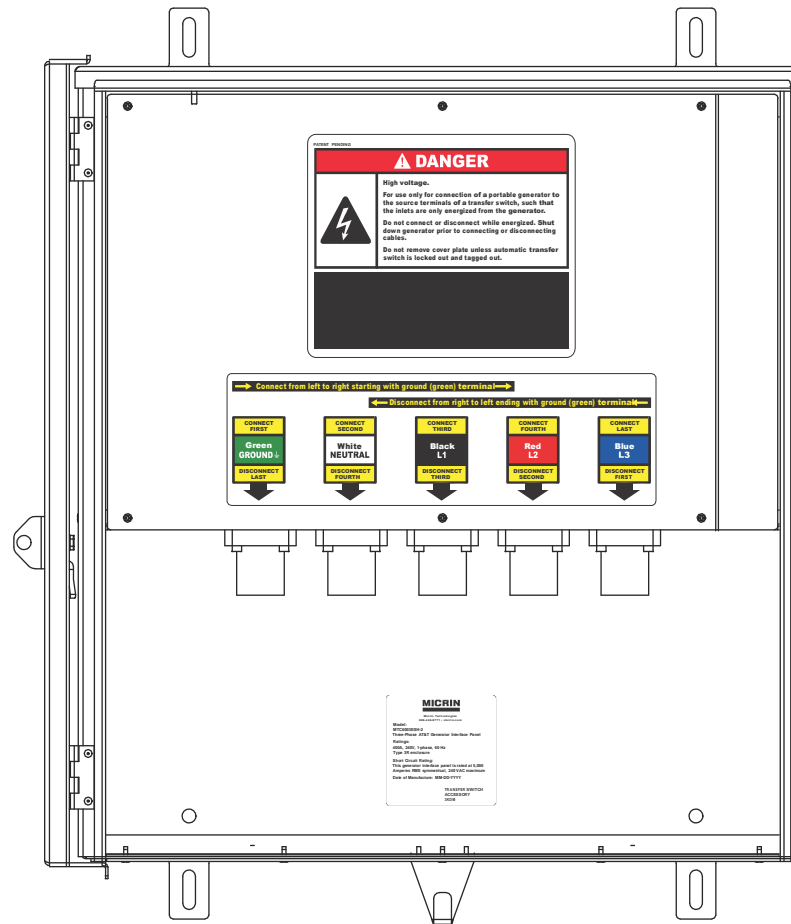

GCB 400/3 Series 3- Phase Standard Generator Interface Panel

Front View (Door Closed)

Front View (Door Open)

Rear View

AVAILABLE in
480 Volt Colors
Brown
Orange
Yellow