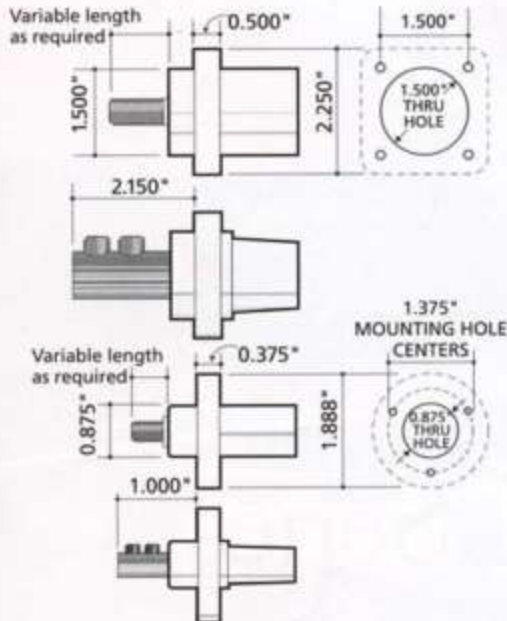

CLM Series

MINI CAM-TYPE CONNECTORS

Built to the same exacting manufacturing standards as the CLS Series, the CLM Series is rated to 150A/600V and accepts #8 to #2 cable.

For integrity of design and personalized customer service, specify the Quality of

400A/600V

- CLS40MB* 2/0-4/0 male inline
- CLS40FB 2/0-4/0 female inline
- CLS20MB #2-2/0 male inline
- CLS20FB #2-2/0 female inline
- CLS2MB #6-#2 male inline
- CLS2FB #6-#2 female inline

150A/600V

- CLMM Male inline mini-CAM Connector
- CLMF Female inline mini-CAM Connector

PANEL MOUNT CONNECTORS

* Through-hole or self-tap mount * 3R rated with CLS or other flex shroud device

400A/600V

- CL40MRS Male CAM panel mount - threaded copper stud 1-1/4"
- CL40FRS Female CAM panel mount - threaded copper stud 1-1/4"
- CL40MR Male CAM panel mount - copper double set screw
- CL40FR Female CAM panel mount - copper double set screw