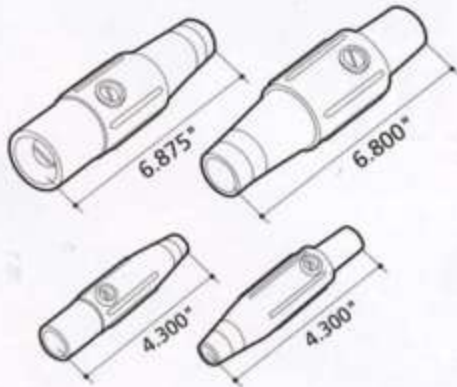

Weathertight CLS[®] Series

CLM[®] Series

CLS Series

CAM-TYPE CONNECTORS

NEMA 3R and 4 rated, CSA and cUS listed 400A/600V #6 to 4.0 cable-ready for highest rain performance.

The new CLS Series connectors are fast and easy to assemble and disassemble with simple hand tools. CLS Series connectors mate with all cam type devices and meet all current standards for locking type connectors.

CLM Series

MINI CAM-TYPE CONNECTORS

Built to the same exacting manufacturing standards as the CLS Series, the CLM Series is rated to 150A/600V and accepts #8 to #2 cable.

For integrity of design and personalized customer service, specify the Quality of

advanced devices

J CUSTOM SUPPLY

INCORPORATED

CLS® Series and CLM® Series Product List

Colors: Green / White / Red / Blue / Black

INLINE CONNECTORS *Product code "B" indicates brass. Please specify "C" for copper.

PANEL MOUNT CONNECTORS

* Through-hole or self-tap mount * 3R rated with CLS or other flex shroud device

400A/600V

- CL40MRS Male CAM panel mount - threaded copper stud 1-1/4"
- CL40FRS Female CAM panel mount - threaded copper stud 1-1/4"
- CL40MR Male CAM panel mount - copper double set screw
- CL40FR Female CAM panel mount - copper double set screw