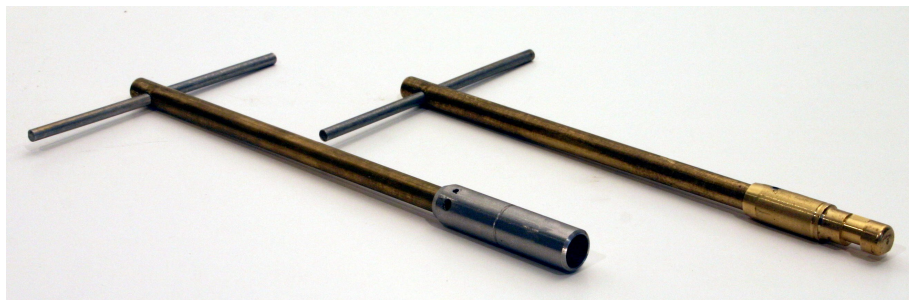

Assembly Tools for 17 Series Plugs

Tool for Male Plugs   **17CLM**

Tool for Female Plug   **17CLF**