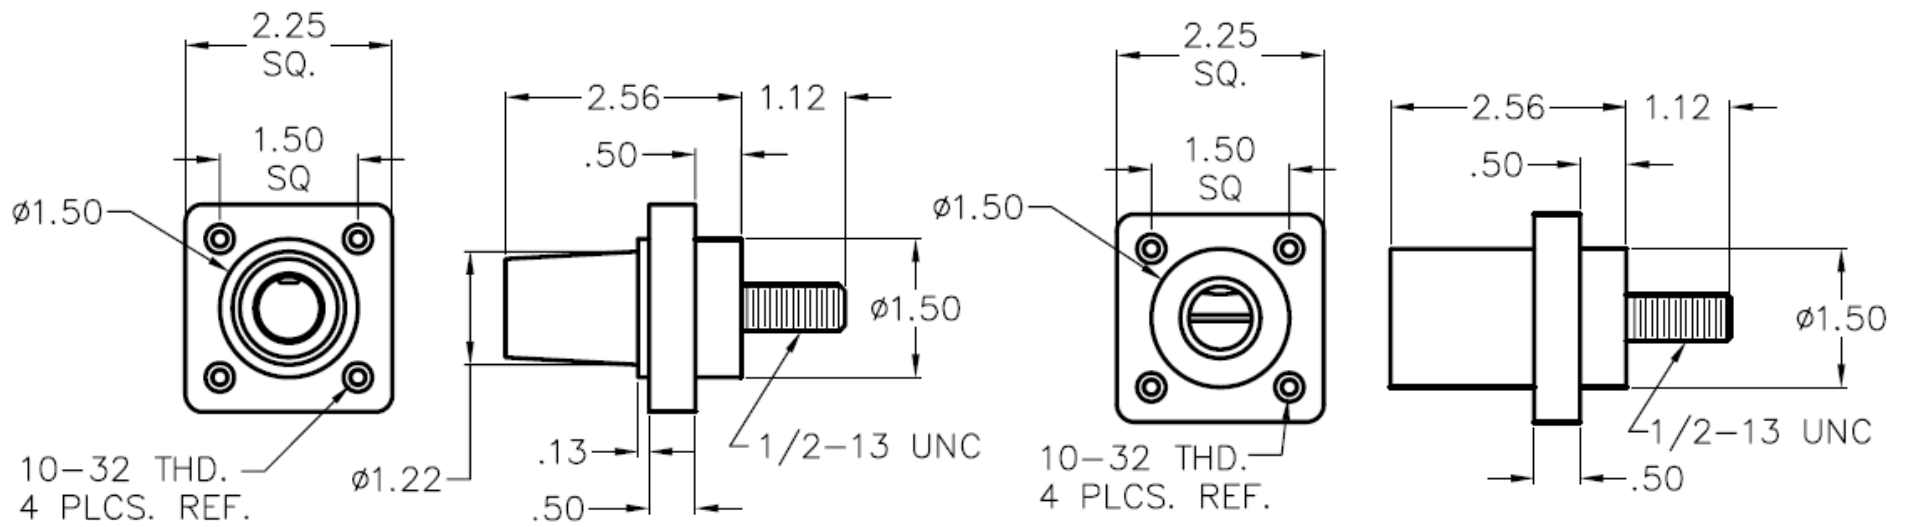

## CLS/E1016/L16 Threaded Stud Style Panel Mount Dimensions

NOTE: Some Distributors sell these panel mounts with a stud that is only  $\frac{3}{4}$  inch long.