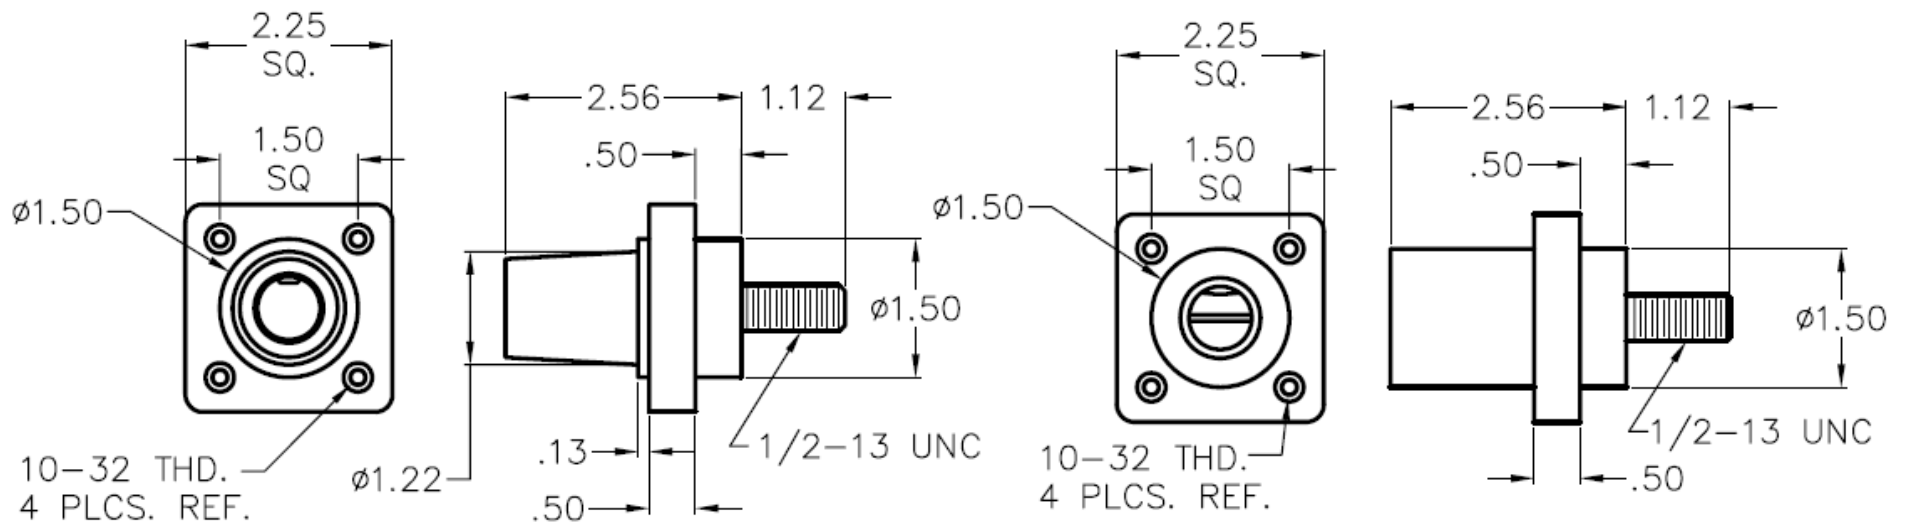

CLS/E1016/L16 Threaded Stud Style Panel Mount Dimensions

NOTE: Some Distributors sell these panel mounts with a stud that is only $\frac{3}{4}$ inch long.