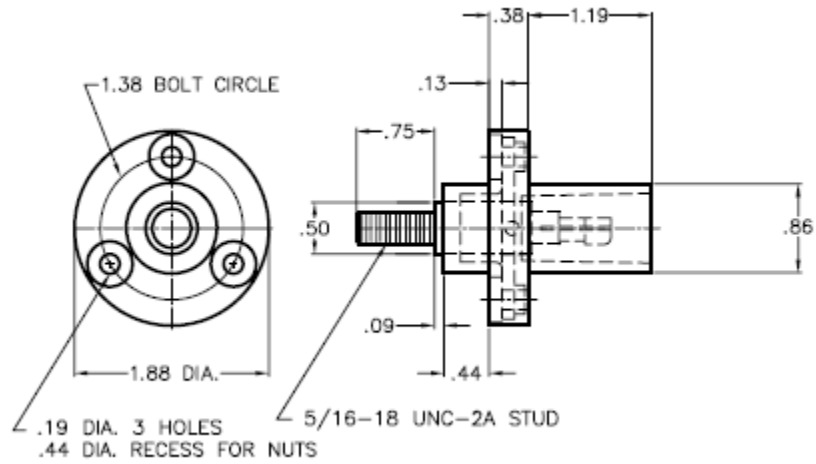

CLM/E1015/L15 Panel Mount Dimensions

Male

Female

NOTE: Some distributors sell these panel mount with a stud only 1/2 inch long!