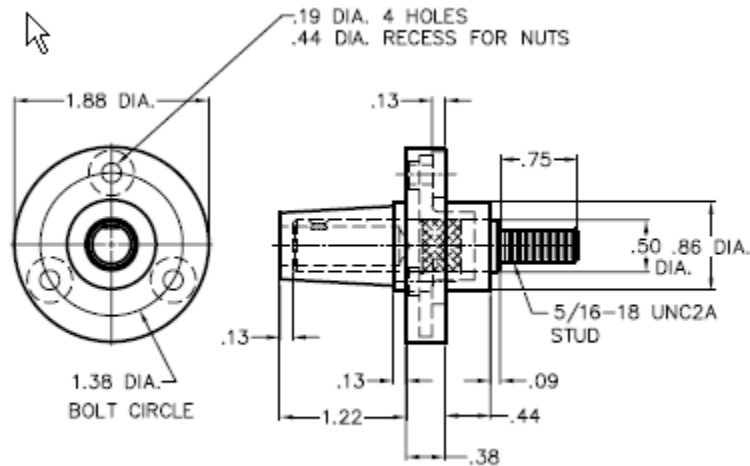

CLM/E1015/L15 Panel Mount Dimensions

Male

Female

NOTE: Some distributors sell these panel mount with a stud only 1/2 inch long!