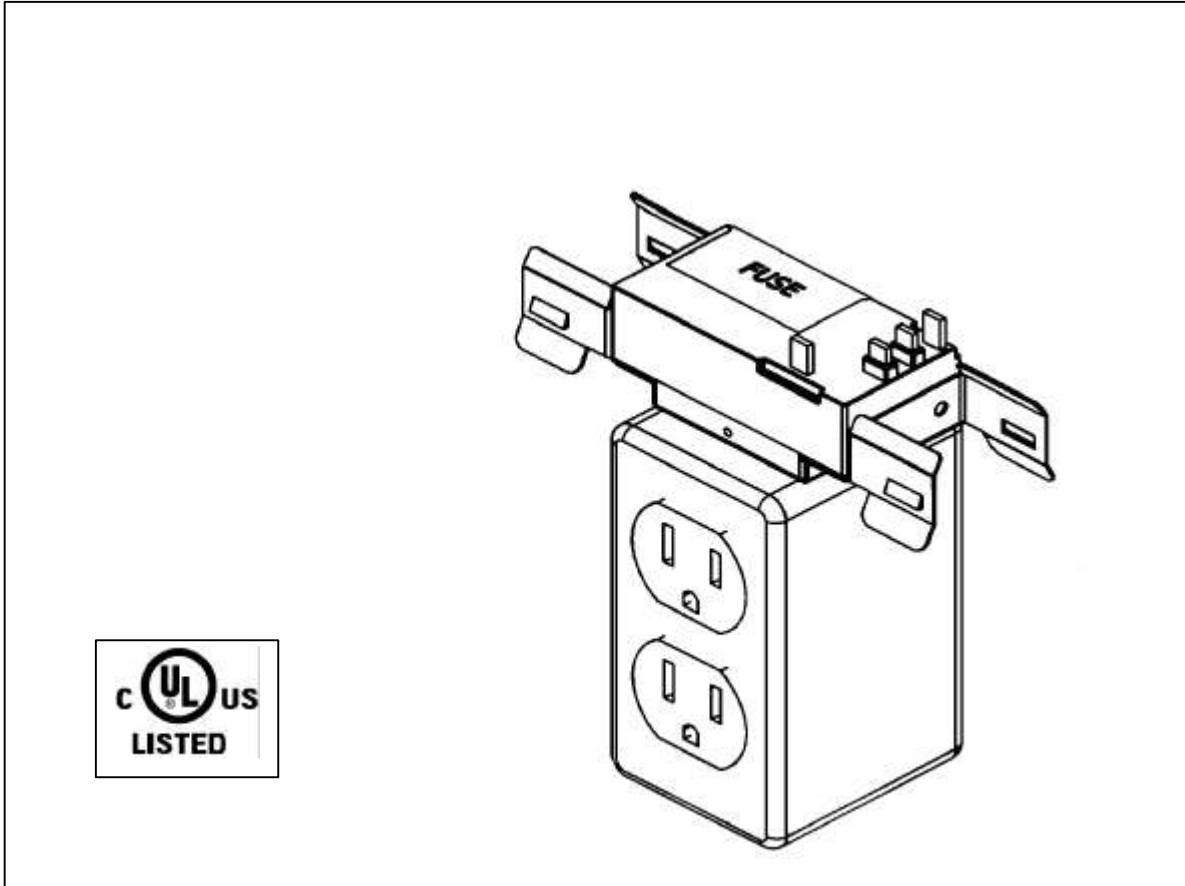

Plug-in Units for MP40

Plug-In Units

Power Plug-In Unit, fused, 5-20R Duplex
Power Plug-In Unit, fused, 5-20R Quad
Power Plug-In Unit, fused, L5-20R
Power Plug-In Unit, fused, L5-30R
Power Plug-In Unit, fused, L6-20R
Power Plug-In Unit, fused, L6-30R
Power Plug-In Unit, fused, L14-30R
Power Plug-In Unit, fused, L21-20R