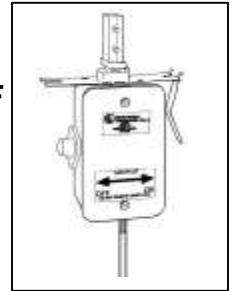

- |  |  |
|--|--|
| <p>1 End Power Feed, Hardwired, 4 Pole<br/>End Power Feed, 100A Breaker,<br/>Hardwired</p> <p>2 Busway Connector, 4 Pole</p> <p>3 Housing Coupler</p> <p>4 100A 4 Pole/Ground, 5 Ft Busway<br/>100A 4 Pole/Ground, 10 Ft Busway<br/>100A 4 Pole/Ground, 20 Ft Busway</p> <p>5 Hanger, Threaded Rod 3/8"</p> <p>6 End Cap</p> | <p>MP-EPF100C-4<br/>MP-CB100C-100-3-240-4PF</p> <p>MP-BC-4</p> <p>MP-HC-1</p> <p>MP-B100C-5-4<br/>MP-B100C-10-4<br/>MP-B100C-20-4</p> <p>MP-RHB-3</p> <p>MP-EC60/S</p> |
|--|--|

For plug-in and drop cord part #s, please refer to individual product sheets.