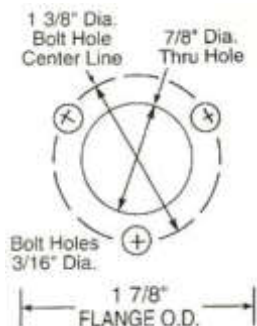

E1015 Series

Connectors and Accessories for cable size #8 – 4
600 volts, rated up to 150 amperes continuous

Male

Cable Connectors

Female

MALE CONNECTOR

FEMALE CONNECTOR

Color	Cable Size	Complete Part No.	Contact Only Part No.	Insulator Only Part No.	Complete Part No.	Contact Only Part No.	Insulator Only Part No.
BLACK	#8 - #4	E1015-8306	A100864-1	A100869-7	E1015-8331	A100865-1	A100868-7
RED	"	E1015-8308	"	A100869-9	E1015-8333	"	A100868-9
GREEN	"	E1015-8310	"	A100869-11	E1015-8335	"	A100868-11
WHITE	"	E1015-8311	"	A100869-12	E1015-8336	"	A100868-12
BLUE	"	E1015-8313	"	A100869-14	E1015-8338	"	A100868-14

Male

Panel Mount Receptacles

Threaded Stud
Size: 5/16" – 18 x
3/4"
Max torque =
15ft. – lbs.

Female

MALE RECEPTACLE

FEMALE RECEPTACLE

Color	Cable Size	Complete Part No.	Complete Part No.
BLACK	#8 - #4	E1015-1600s	E1015-1625s
RED	"	E1015-1602s	E1015-1627s
GREEN	"	E1015-1604s	E1015-1629s
WHITE	"	E1015-1605s	E1015-1630s
BLUE	"	E1015-1606s	E1015-1631s