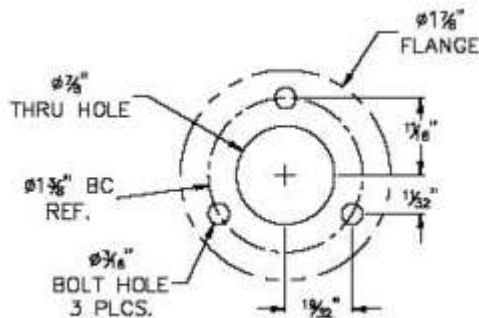

Cam-Lok® NEMA 3R Receptacle Covers

NEW!

COOPER Crouse-Hinds
Molded Products

Features

- NEMA 3R Rated Environmental Seal
- All Stainless Steel Hardware
- High Impact Resistant Thermoplastic Covers and Bodies
- Many Color Options to Choose From

Ordering Information

| Color | E1015 | E1016 |
|--------|------------|------------|
| Black | E1015SC-32 | E1016SC-32 |
| Red | E1015SC-36 | E1016SC-36 |
| Green | E1015SC-35 | E1016SC-35 |
| White | E1015SC-38 | E1016SC-38 |
| Blue | E1015SC-34 | E1016SC-34 |
| Yellow | E1015SC-37 | E1016SC-37 |
| Orange | E1015SC-39 | E1016SC-39 |
| Brown | E1015SC-31 | E1016SC-31 |
| Gray | E1015SC-33 | E1016SC-33 |

Use With Any Cam-Lok J-Power E-1015 & E1016 Series Receptacles

Maximum panel thickness 3/16" (4.75mm)

Socket Head Screw Size: E1016 #10, Max. Head Dia. .390"
Socket Head Screw Size: E1015 #8, Max. Head Dia. .320"