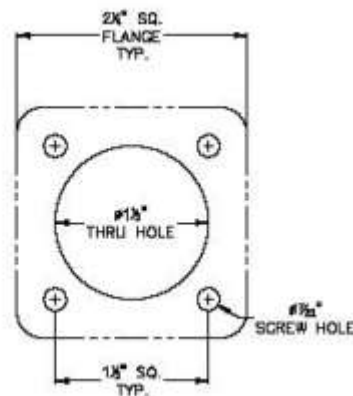

Cam-Lok® NEMA 3R Receptacle Covers

NEW!

COOPER Crouse-Hinds
Molded Products

Features

- NEMA 3R Rated Environmental Seal
- All Stainless Steel Hardware
- High Impact Resistant Thermoplastic Covers and Bodies
- Many Color Options to Choose From

Use With Any Cam-Lok J-Power E-1015 & E1016 Series Receptacles

Maximum panel thickness 3/16" (4.75mm)

Socket Head Screw Size: E1016 #10, Max. Head Dia. .390"
Socket Head Screw Size: E1015 #8, Max. Head Dia. .320"