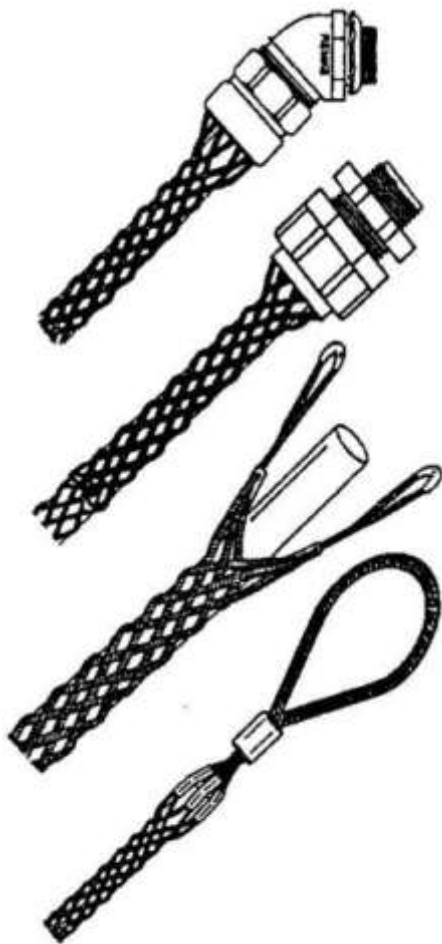

# Get A Grip!

With **Remke**  
The “designer friendly” people!

- Strain Relief Cord Grips
- Liqua-Seal© Connectors
- Watertight Conduit Hubs
- Non-Metallic Cord Grips
- Heavy Duty Support Grips
- Junior Pulling Grips
- Bus Drop Grips
- Standard Support Grips
  - Closed Mesh
  - Lace Closing
  - Rod Closing