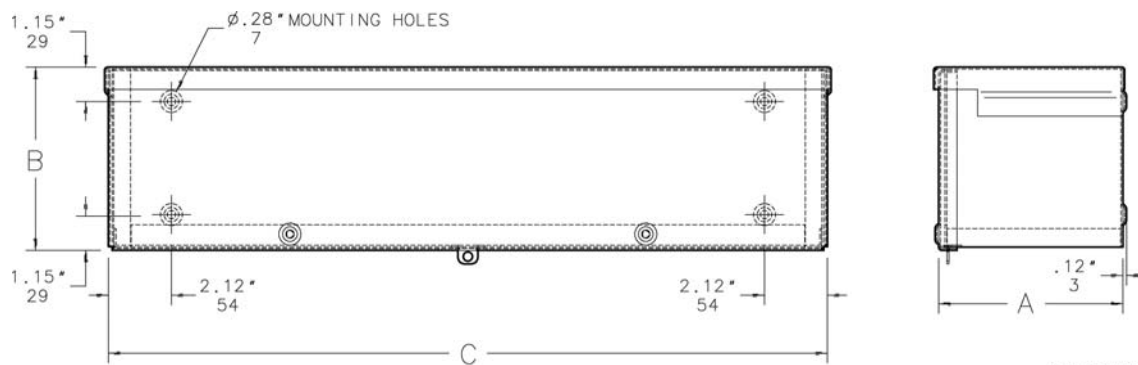

Accessories

Touch-Up Paint (ATPPY61)